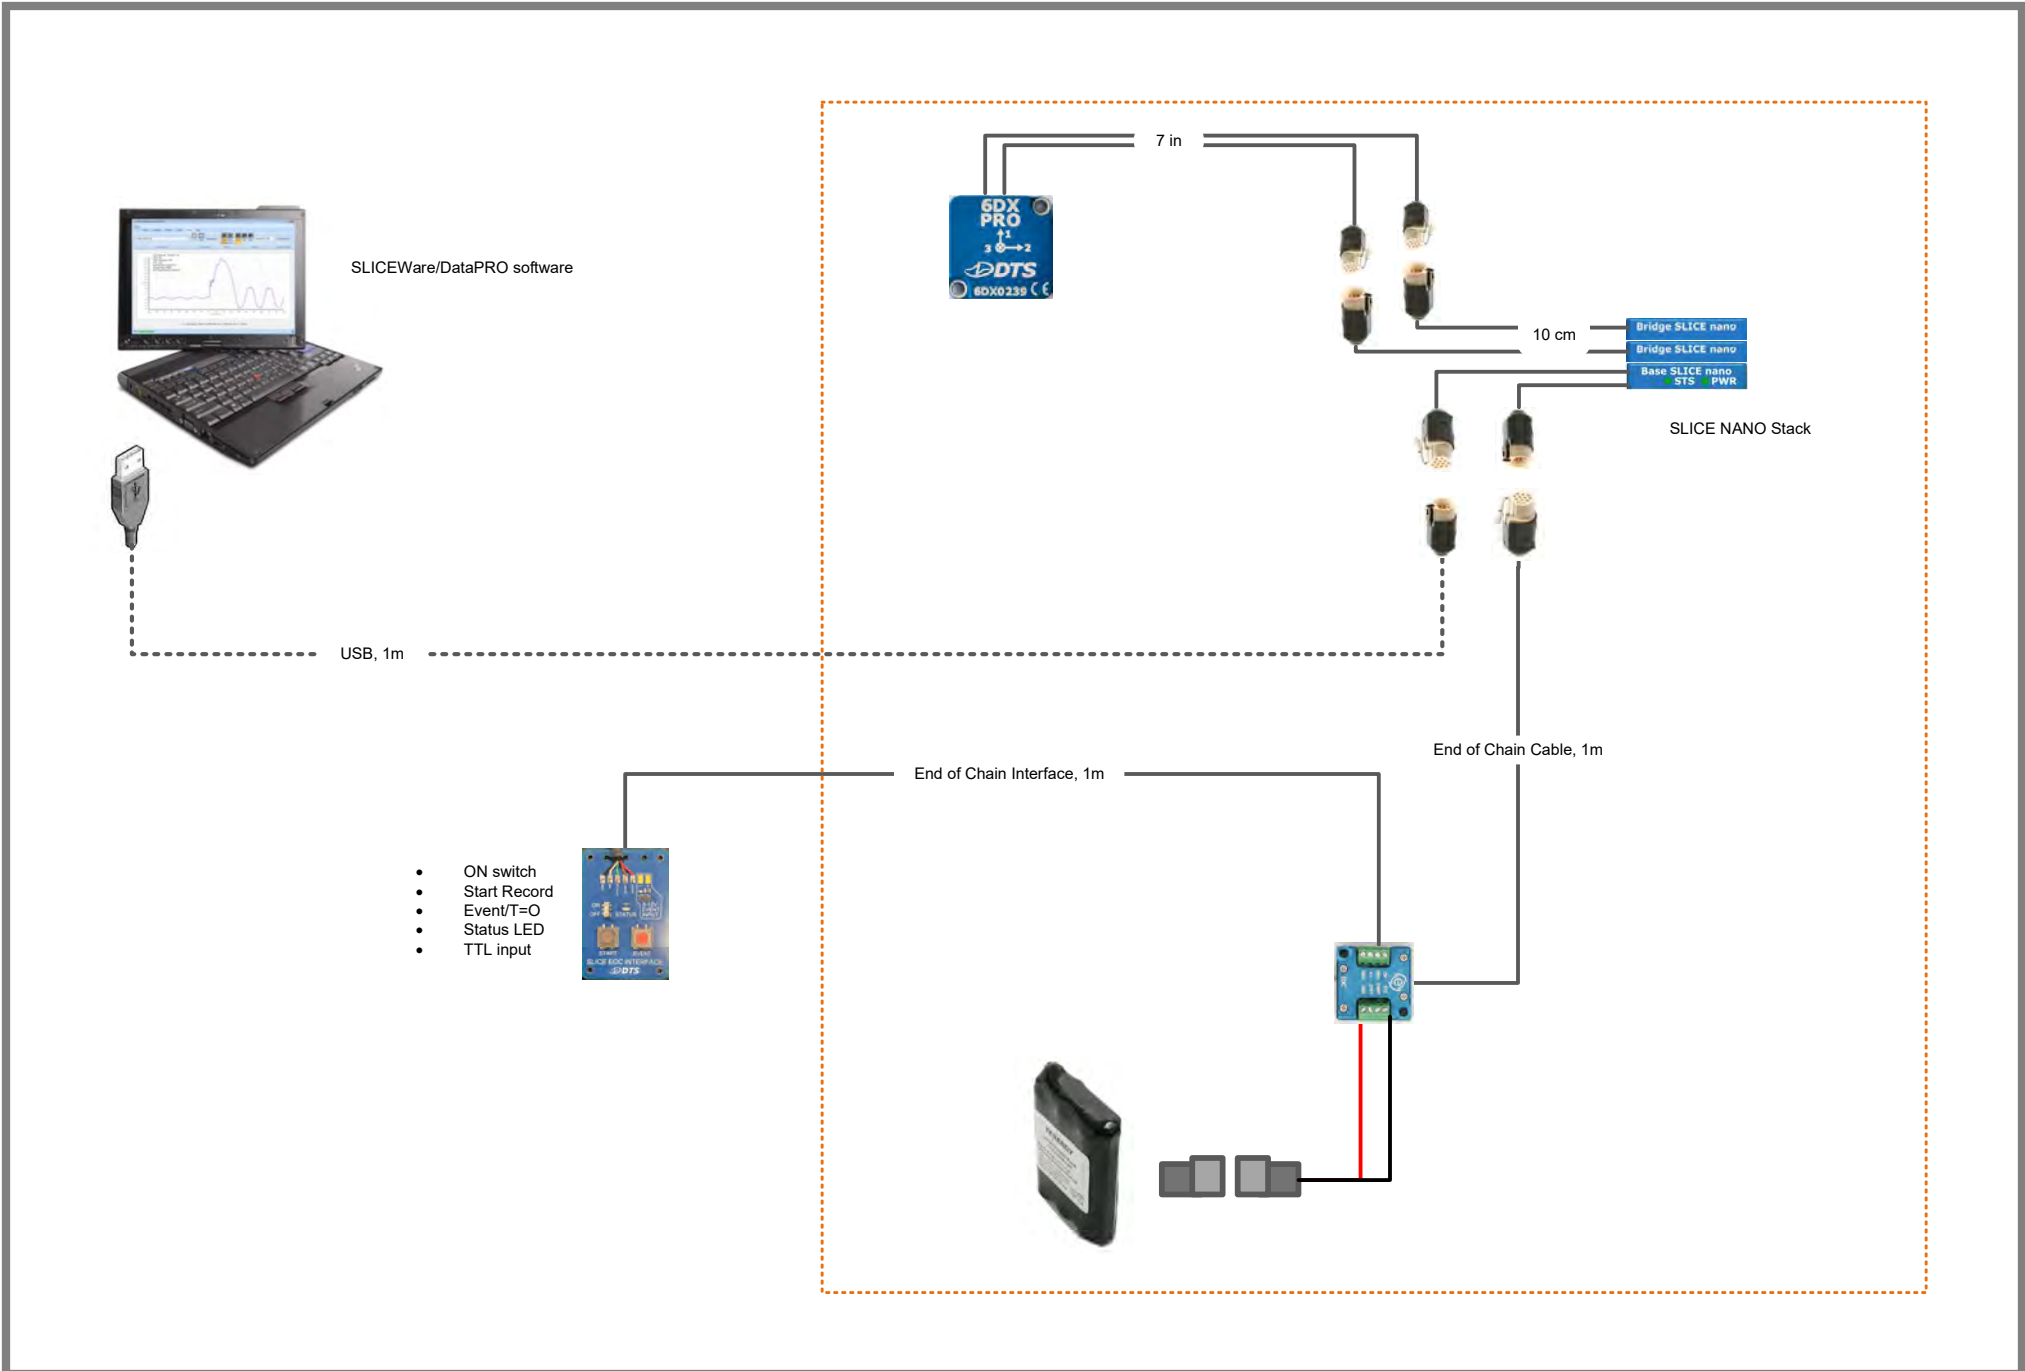

Application Diagram SLICE NANO with 6DX PRO, BASE CABLE KIT

Application Diagram SLICE NANO with 6DX PRO, BASE CABLE KIT