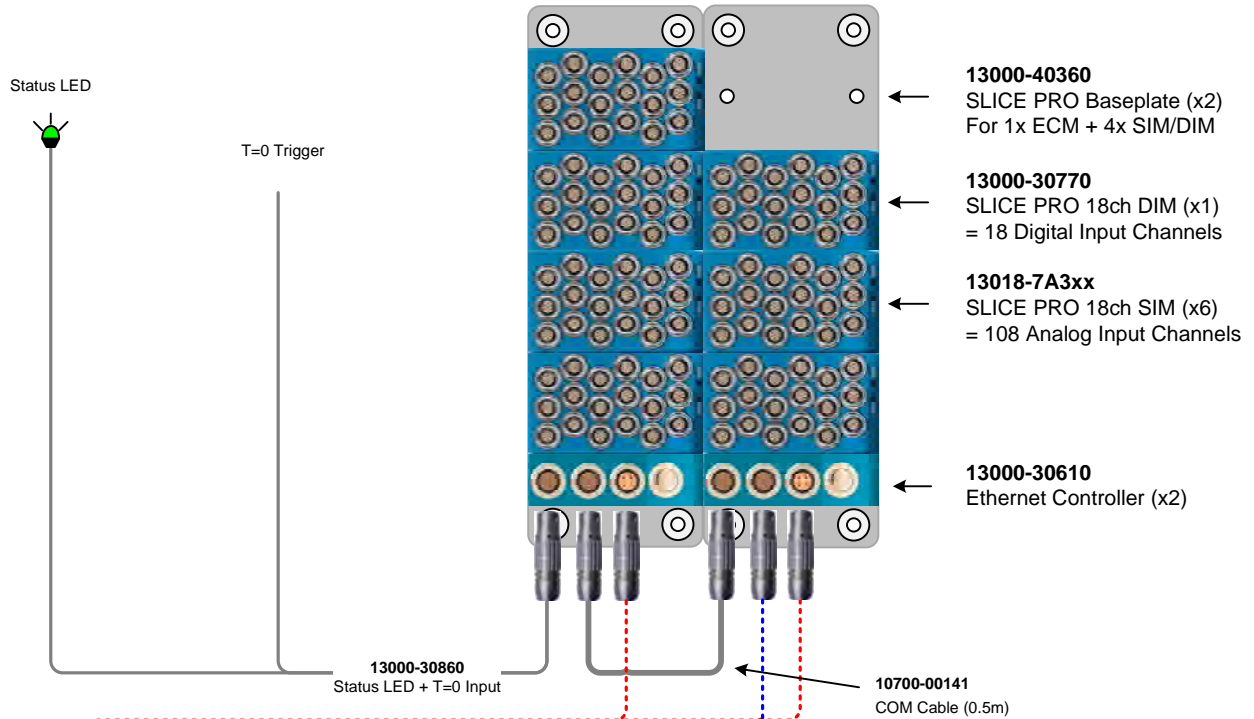

TDAS Application Diagram:

108ch SLICE PRO DAS for Barrier or Sled Test

SLICE PRO on-board system with 108 analog and 18 digital input channels, battery powered

Vehicle/Sled

10600-00130
Power Splitter Cable
(disconnect for test)

10600-00160
Power Cable

10400-00010
Power Supply 15VDC

100-240VAC

Lab Cart