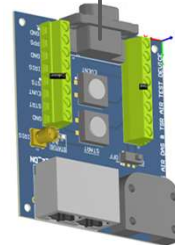

Application Diagram SLICE6 AIR Benchtop Kit – Test Device for DS-4

13006-90800
DS-4 – 4 Module Rack

13006-90930
DS-4 Test Device Cable Kit
- 25-p connector
-15V power supply
- 2 x RJ-45 Ethernet Ports
- screw terminals for Serial Input/GPS/PPS/IRIG-B,
ON, EVENT, START RECORD, STATUS LED