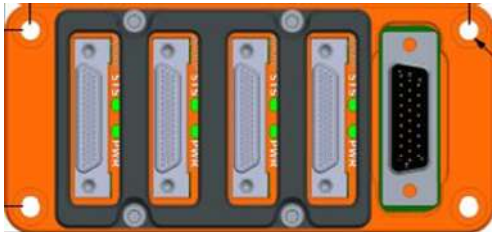

Application Diagram SLICE6 AIR Benchtop Kit – Test Device for DS-4

13006-90800
DS-4 – 4 Module Rack

13006-90930
DS-4 Test Device Cable Kit
- 25-p connector
-15V power supply
- 2 x RJ-45 Ethernet Ports
- screw terminals for Serial Input/GPS/PPS/IRIG-B,
ON, EVENT, START RECORD, STATUS LED